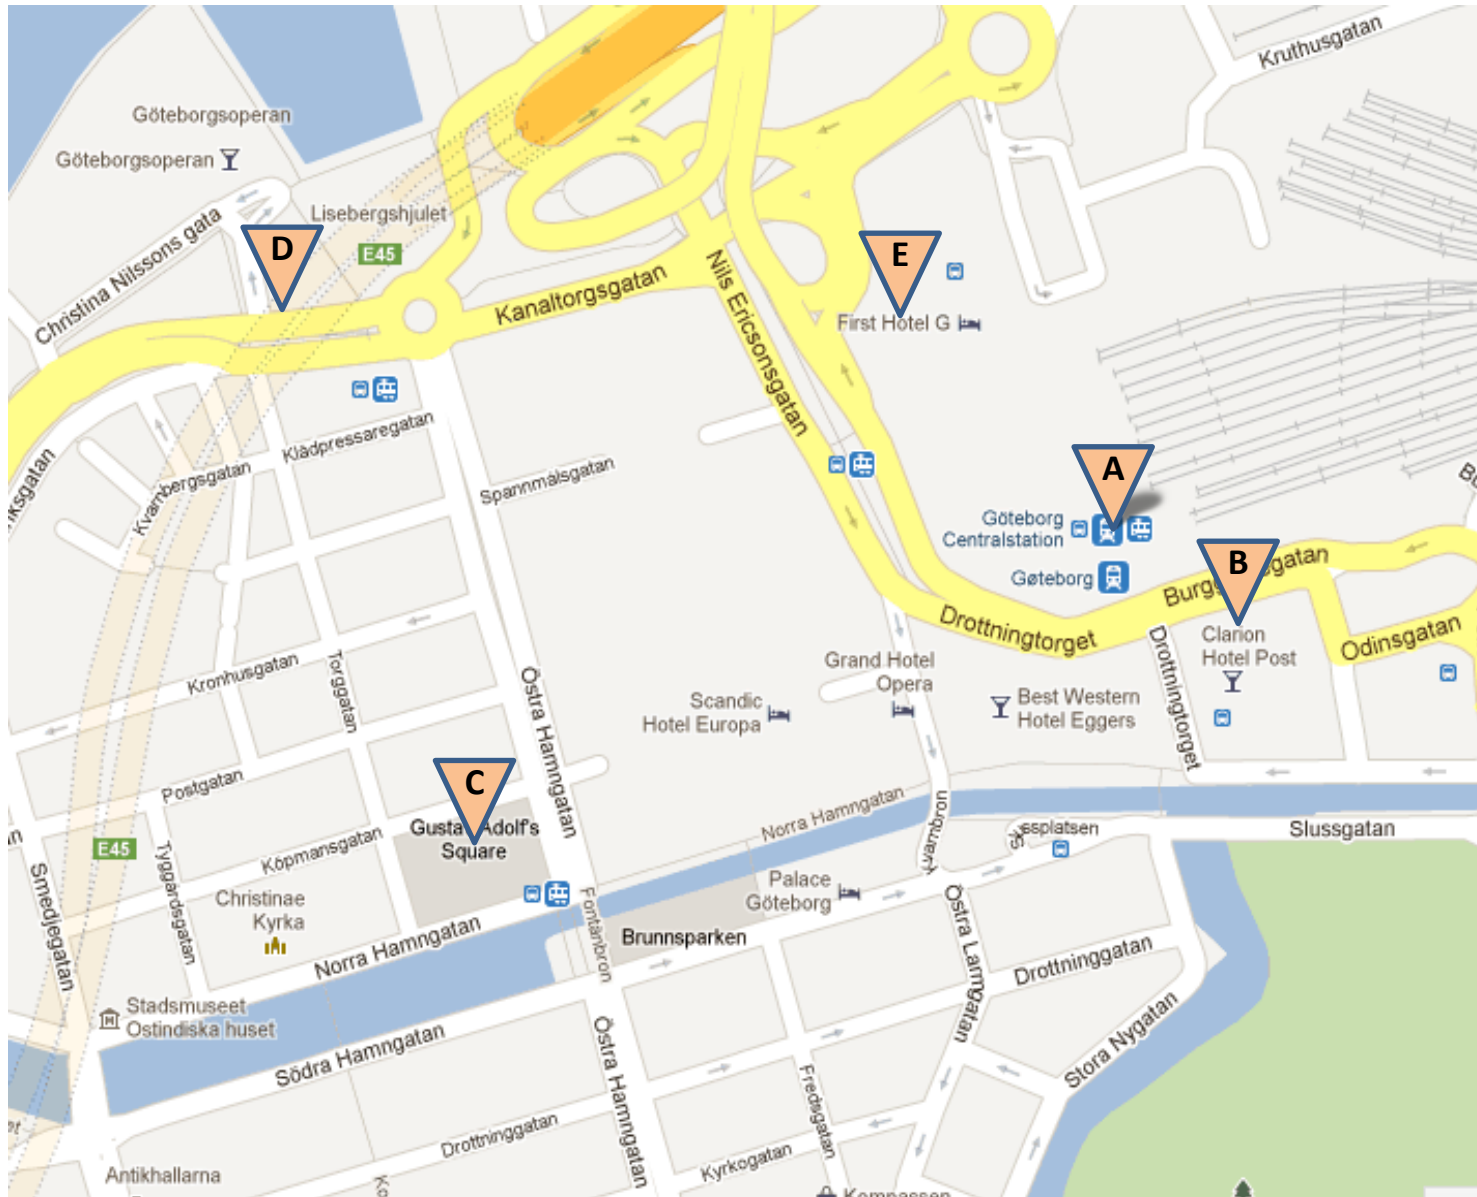

FUT-2012

MAP OF ACTIVITIES 2012-10-15/17

A

Nils Ericson Terminal or Göteborg Centralstation Train Station and Airport Coach Terminal

B

2012-10-15-17: Clarion Hotel Post
Drottningtorget 10, 41103 Göteborg
Tel: +46-31-61 90 00
www.clarionpost.com

C

2012-10-15: dinner
Börsen
Gustaf Adolfs Torg 1, 41110 Göteborg

D

2012-10-16: dinner
Swedish Taste
Sankt Eriksgatan 6, 41105 Göteborg
Tfn: 031-13 27 80

E

2012-10-17: Afternoon Study Visit
13.03-16.30
Conf. room: First Hotel G.