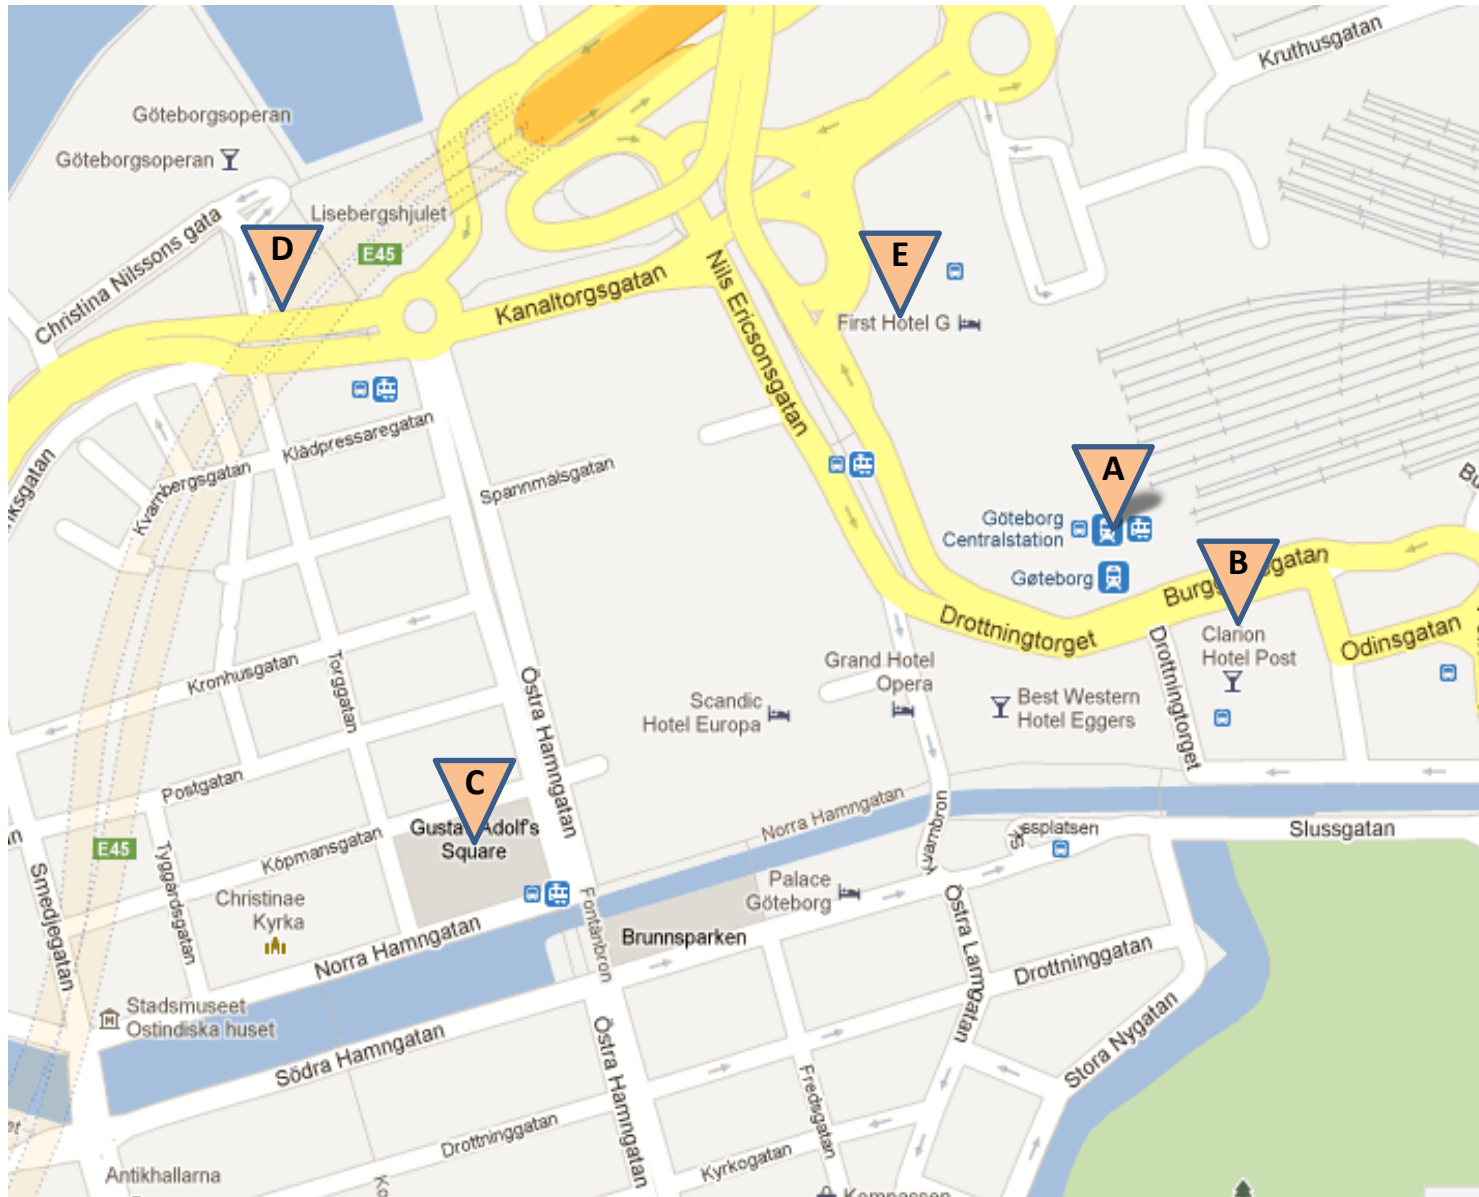

FUT-2012

MAP OF ACTIVITIES 2012-10-15/17

A

Nils Ericson Terminal or Göteborg Centralstation Train Station and Airport Coach Terminal

B

2012-10-15-17: Clarion Hotel Post
Drottningtorget 10, 41103 Göteborg
Tel: +46-31-61 90 00
www.clarionpost.com

C

2012-10-15: dinner
Börsen
Gustaf Adolfs Torg 1, 41110 Göteborg

D

2012-10-16: dinner
Swedish Taste
Sankt Eriksgatan 6, 41105 Göteborg
Tfn: 031-13 27 80

E

2012-10-17: Afternoon Study Visit
13.03-16.30
Conf. room: First Hotel G.